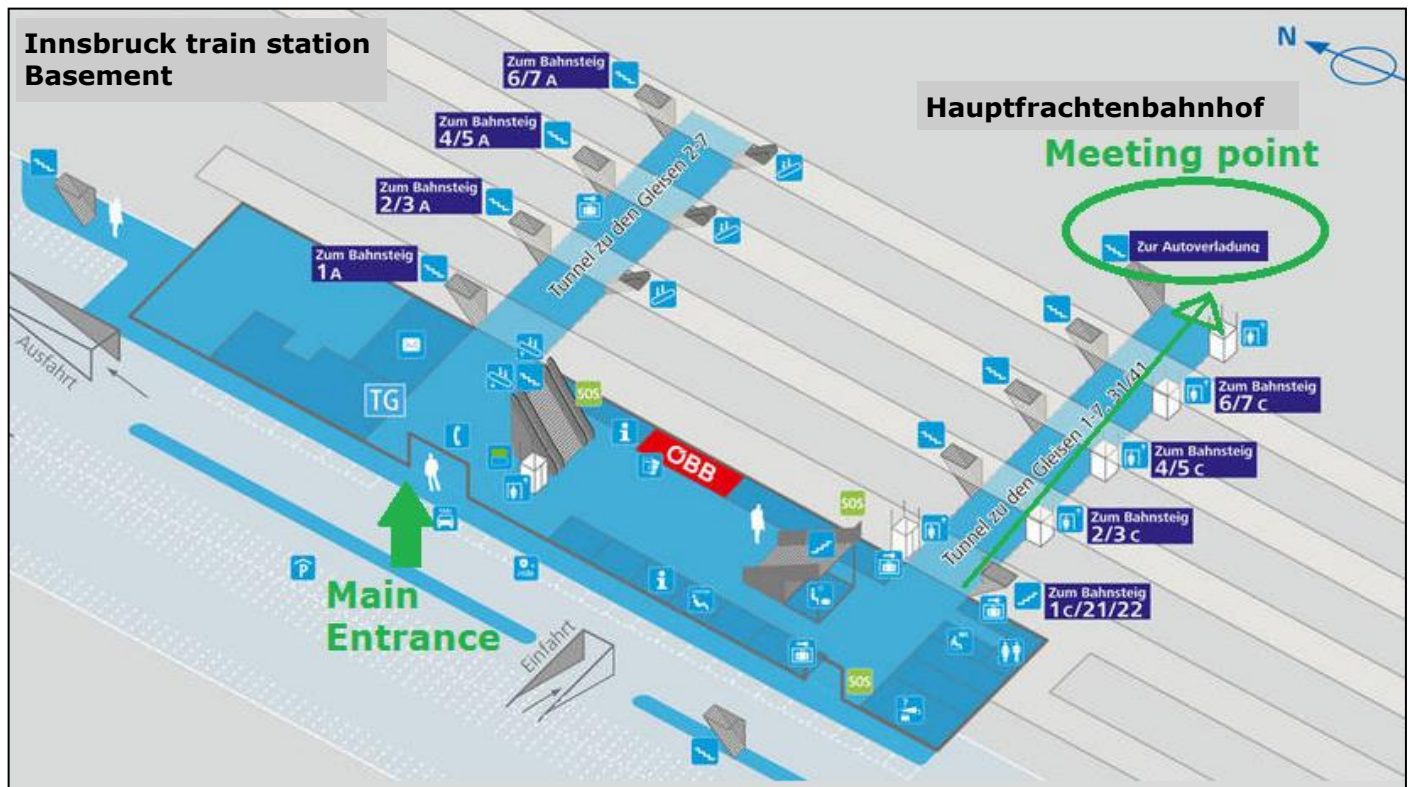

TRANSFER BUS TO OBERGURGL

MEETING POINT AT INNSBRUCK TRAIN STATION (HAUPTBAHNHOF)

MITOCHONDRIAL PHYSIOLOGY SUMMER SCHOOL – MiPschool 2017
MITOEAGLE WG1-4 Workshop

ARRIVAL BY TRAIN:

On arrival in Innsbruck, please follow the sign to “**Hauptfrachtenbahnhof**”. (Next to McDonalds there is a tunnel – go through the tunnel, following the signs to “Hauptfrachtenbahnhof”, where you can find our bus with the MiPschool Obergurgl sign)

ARRIVAL BY CITY BUS (IVB)

On arrival at the train station by city bus, please use the main entrance. Take the escalator or lift to the basement and follow the sign to “**Hauptfrachtenbahnhof**”. (Next to McDonalds there is a tunnel – go through the tunnel, following the signs to “Hauptfrachtenbahnhof”, our meeting point)