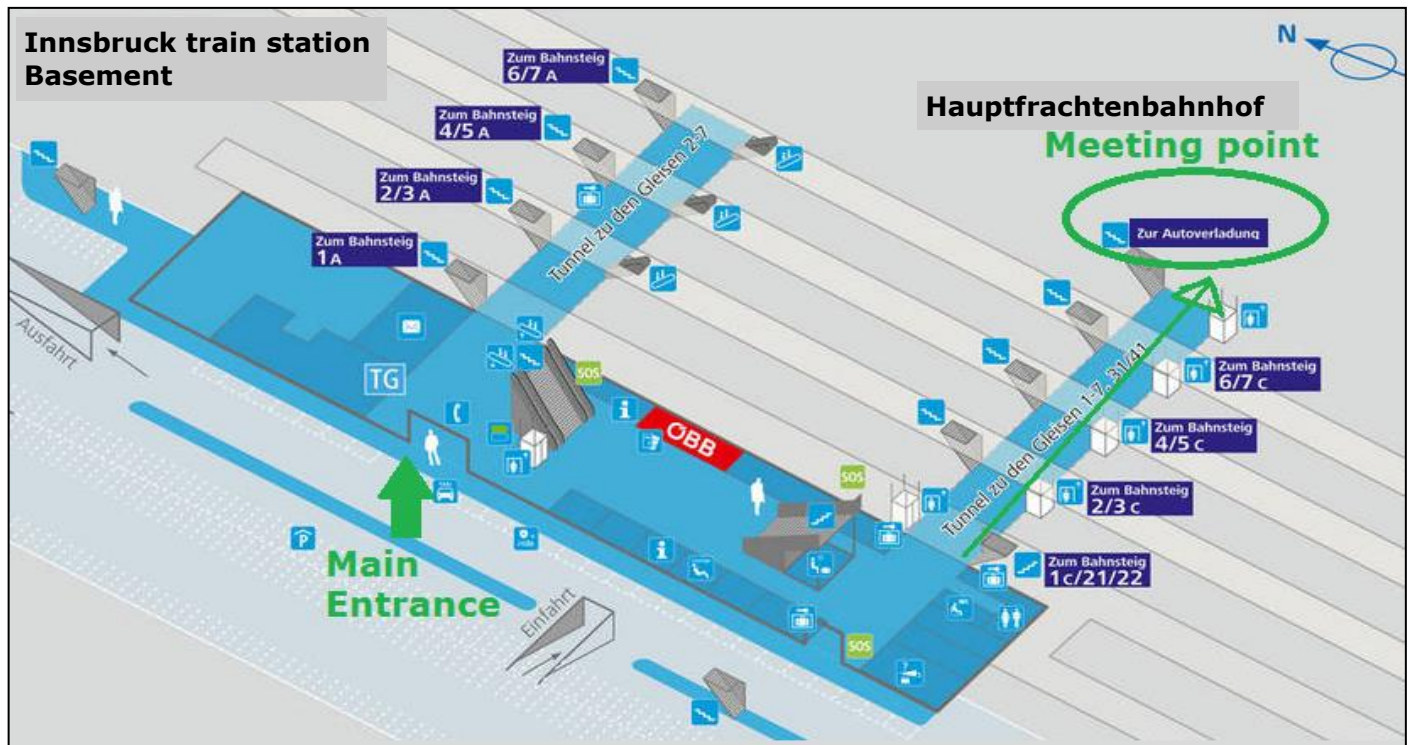

TRANSFER BUS TO OBERGURGL

MEETING POINT AT INNSBRUCK TRAIN STATION (HAUPTBAHNHOF)

MiPschool2023 (23-27 July 2023) and

15th MiPconference: Bioenergetics Communications on mitObesity (27-30 July 2023)

ARRIVAL BY TRAIN:

On arrival in Innsbruck, please follow the sign to "Hauptfrachtenbahnhof". (Next to McDonalds there is a tunnel – go through the tunnel, following the signs to "Hauptfrachtenbahnhof", where you can find our bus with the MiPschool Obergurgl sign)

ARRIVAL BY CITY BUS (IVB)

On arrival at the train station by city bus, please use the main entrance. Take the escalator or lift to the basement and follow the sign to "Hauptfrachtenbahnhof". (Next to McDonalds there is a tunnel – go through the tunnel, following the signs to "Hauptfrachtenbahnhof", our meeting point)